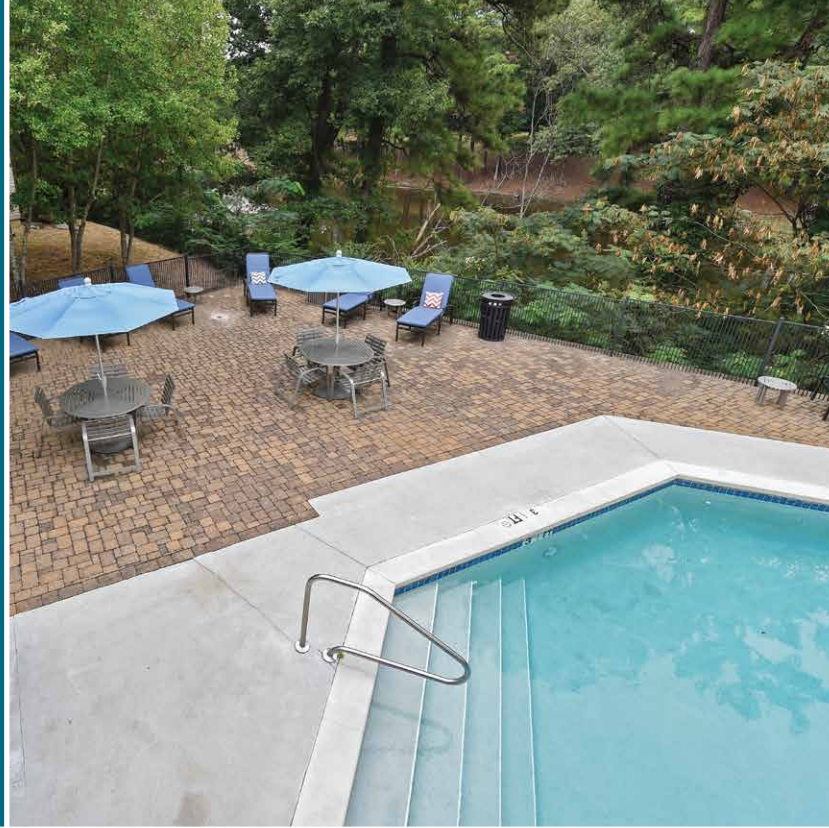

Find **Your** Way,
Find **Your** Home

Located Minutes from
Downtown Birmingham

Community Features

- Refreshing Swimming Pool
- Courtyard with Picnic Tables
- Car Wash Station
- Pet Friendly
- Clubhouse
- 24-Hour Fitness Center
- Playground
- Package Receiving
- Renovated Tennis Court

Come home to Haven Apartment Homes and enjoy a new way of life! At The Haven, you'll find unique one, two, and three bedroom apartment homes with lush landscaping in a private neighborhood setting that offers beauty, style, and convenience. Haven Apartment Homes is a pet friendly community where both cats and dogs are welcome with only a few breed restrictions. Ideal for every lifestyle, we offer the luxury amenities you desire. Beginning with our sparkling swimming pool, make a splash and escape the Alabama heat. Lounge around and enjoy the summer sunshine while the hamburgers are on the grill with multiple grilling stations throughout the community. Keep your car nice and tidy with the living convenience of our very own car wash station. Find time to unwind in our expansive clubhouse with access to a demonstration kitchen, community computer stations, lounging room ideal for entertaining, and so much more for you to explore.