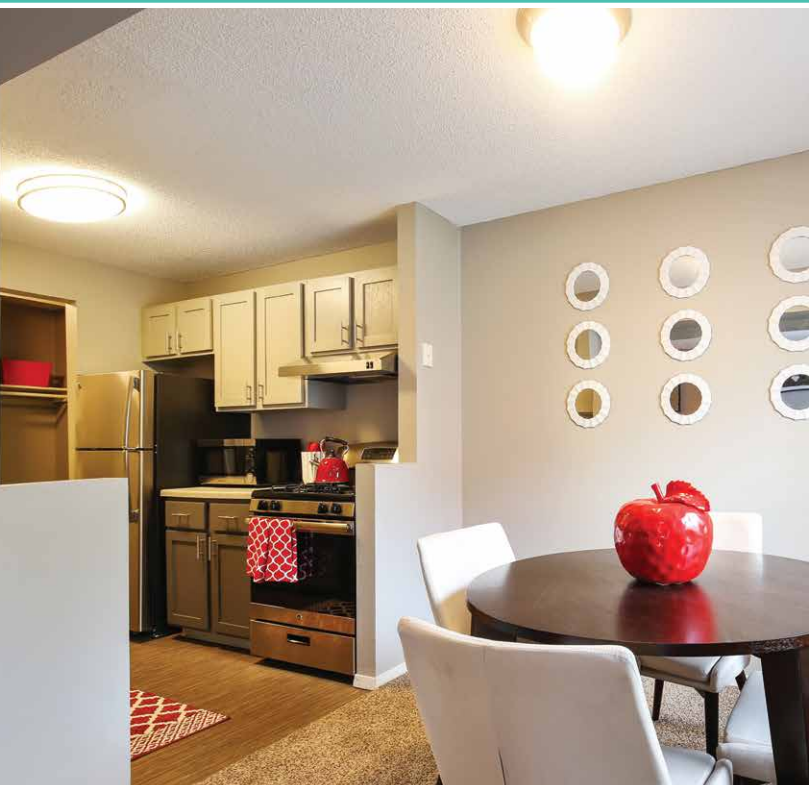

## Apartment Features

- Renovated Interiors
- Hardwood Floors
- Ceiling Fans
- Large Closets
- Private Patio/Balcony
- Washer/Dryer\*
- 24-Hour Emergency Maintenance
- Woodburning Fireplace\*
- Window Coverings

\*Select apartments

The Atwood at Eden Prairie Luxury Apartment Homes offers pet-friendly studio, one, two, and three bedroom apartments in Eden Prairie, Minnesota. Our community offers an around-the-clock fitness center, refreshing swimming pool, a community clubhouse for private events, convenient package service, and picnic area with grills for a relaxing afternoon with friends and family. Enjoy an evening stroll or bike ride along Purgatory Creek Preserve or a night out with friends at Eden Prairie Center mall, both moments away from home. Our spacious homes are well-equipped with microwave, full-size washer and dryer, vaulted ceilings, private balcony with wooded views, high-speed internet access, ceiling fans, and woodburning fireplace. The convenient location makes it easy to access shopping, work, and entertainment in downtown Minneapolis.