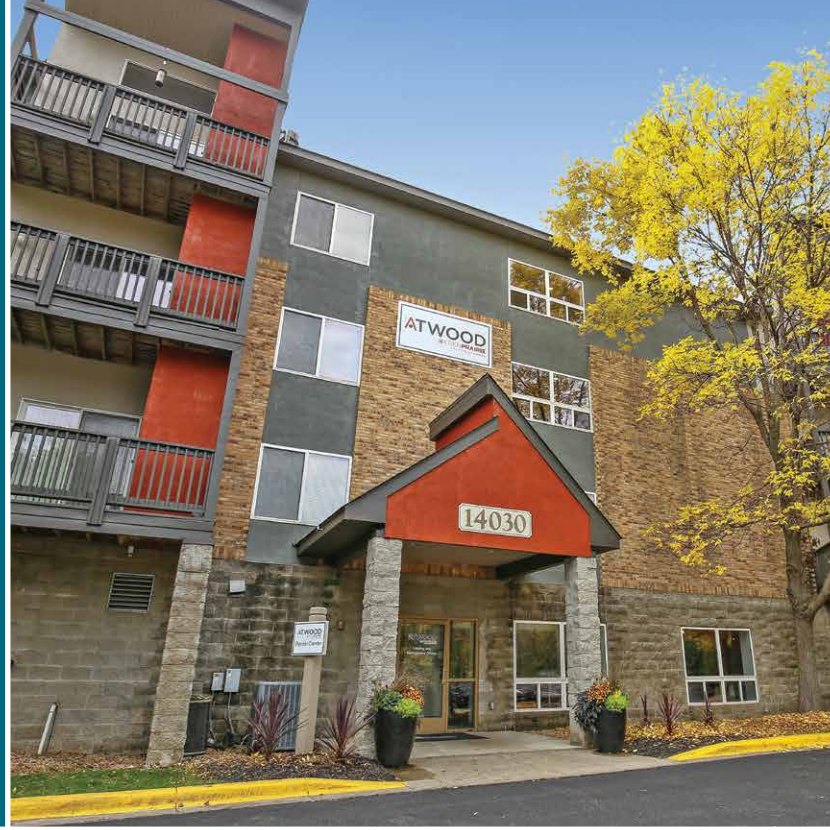

# THE ATWOOD

@EDENPRAIRIE  
APARTMENTHOMES

Find **Your** Way,  
Find **Your** Home

Located Minutes from  
Purgatory Creek Preserve

\*Select apartments

The Atwood at Eden Prairie Luxury Apartment Homes offers pet-friendly studio, one, two, and three bedroom apartments in Eden Prairie, Minnesota. Our community offers an around-the-clock fitness center, refreshing swimming pool, a community clubhouse for private events, convenient package service, and picnic area with grills for a relaxing afternoon with friends and family. Enjoy an evening stroll or bike ride along Purgatory Creek Preserve or a night out with friends at Eden Prairie Center mall, both moments away from home. Our spacious homes are well-equipped with microwave, full-size washer and dryer, vaulted ceilings, private balcony with wooded views, high-speed internet access, ceiling fans, and woodburning fireplace. The convenient location makes it easy to access shopping, work, and entertainment in downtown Minneapolis.