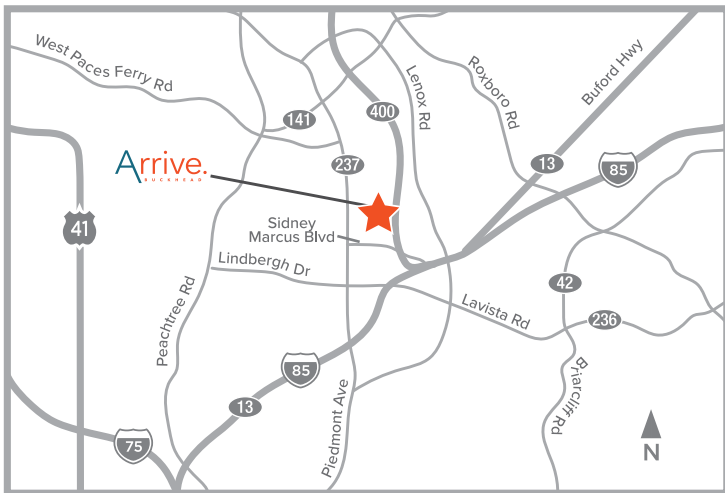

Part of the luxury at Arrive Buckhead is in its location, the community is only minutes from world-class shopping and dining experiences. Each of our one- and two-bedroom homes includes recently renovated interiors with stainless-steel appliances and extravagant countertops. Soothing colors and accents blend with a svelte design to bring you an inviting, modern, luxury apartment aesthetic.

Bring your pets, too! Arrive Buckhead is a pet-friendly community, welcoming both cats and dogs with only a few breed restrictions. Relax in our pool or poolside on our beautiful wooden deck. Bring company and enjoy the fresh Georgia air in our outdoor courtyard with covered barbecue stations. Relax in the soothing ambiance of our resident clubhouse or meet your fitness goals at our on-site fitness center. Everything blends to alleviate the stresses of life.

Arrive.

B U C K H E A D

740 Sidney Marcus Boulevard NE
Atlanta, GA 30324

678.981.6551

arrivebuckhead.com