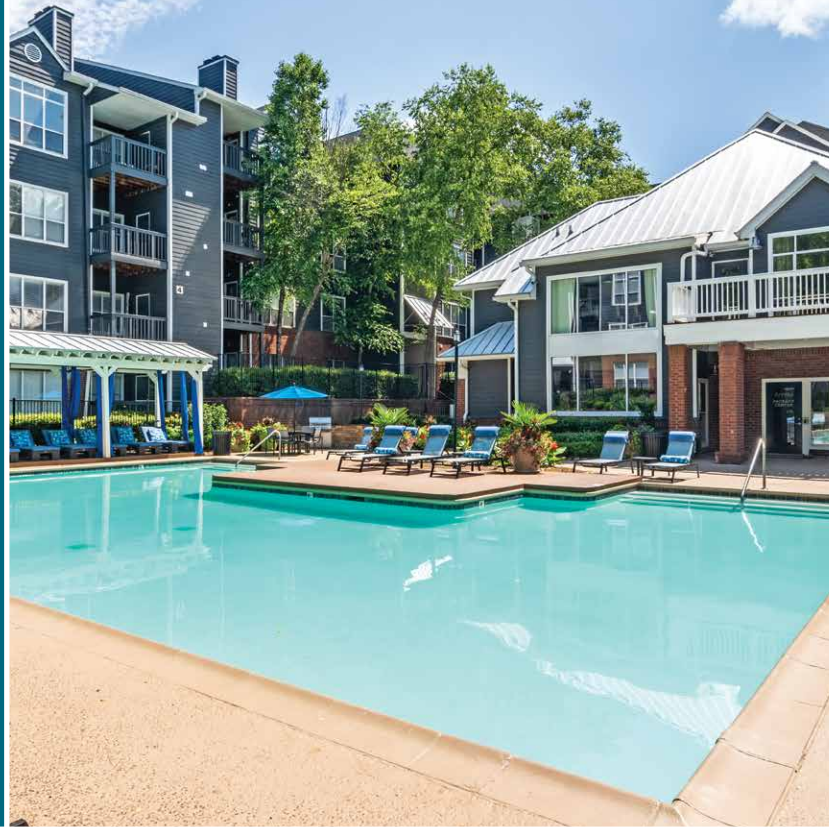

Arrive.

BUCKHEAD

Don't Just Come Home,
Arrive.

Located Minutes from
Piedmont Park

Community Features

- Bocce Ball Court
- Resort-Style Pool
- Propane Grilling Veranda
- Pet Friendly
- Cyber Cafe
- 24-Hour Gym with Free Weights
- Laundry Facility
- Community Clubhouse
- Package Lockers
- On-Site Pet Park

Part of the luxury at Arrive Buckhead is in its location, the community is only minutes from world-class shopping and dining experiences. Each of our one- and two-bedroom homes includes recently renovated interiors with stainless-steel appliances and extravagant countertops. Soothing colors and accents blend with a svelte design to bring you an inviting, modern, luxury apartment aesthetic.

Bring your pets, too! Arrive Buckhead is a pet-friendly community, welcoming both cats and dogs with only a few breed restrictions. Relax in our pool or poolside on our beautiful wooden deck. Bring company and enjoy the fresh Georgia air in our outdoor courtyard with covered barbecue stations. Relax in the soothing ambiance of our resident clubhouse or meet your fitness goals at our on-site fitness center. Everything blends to alleviate the stresses of life.